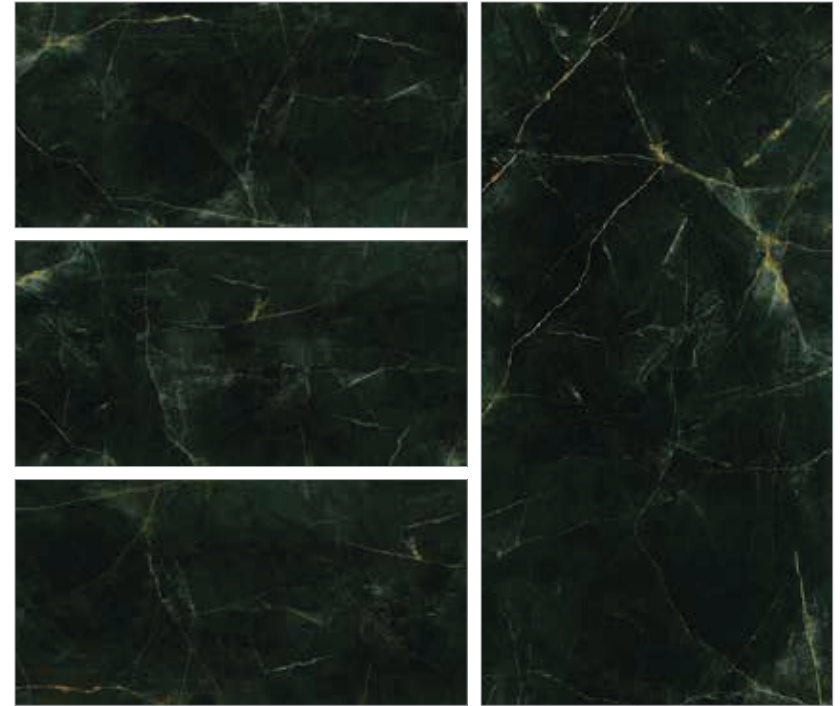

MAXIM
GOLD
Bookmatch

Porcelain Tile
Polished
2 Faces
120 × 300

MAXIM
GOLD

Porcelain Tile
Polished
4 Faces
120 × 300

MAXIM GREEN

Porcelain Tile
Polished
4 Faces
120 × 300

MAXIM
GREEN
Bookmatch

Porcelain Tile
Polished
2 Faces
120 × 240