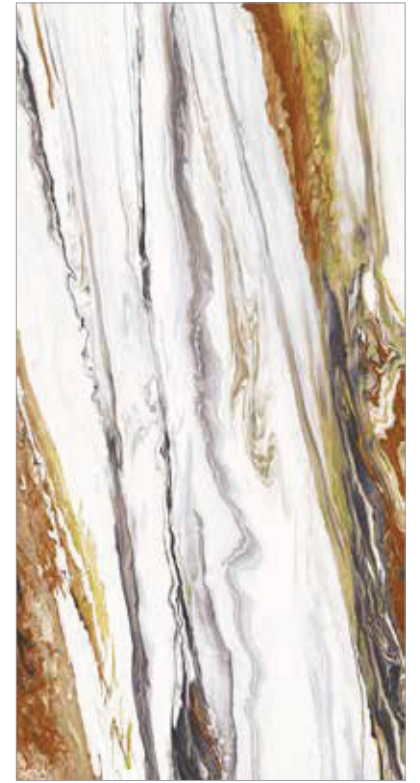

VICTORIA

Porcelain Tile
Polished
5 Faces
120 × 240

VOLCANO

Porcelain Tile
Polished
4 Faces
120 × 240

120 x 240

MATT

120×240
MATT

LIGHT CLIFF
STATUARIO
VICTORIA