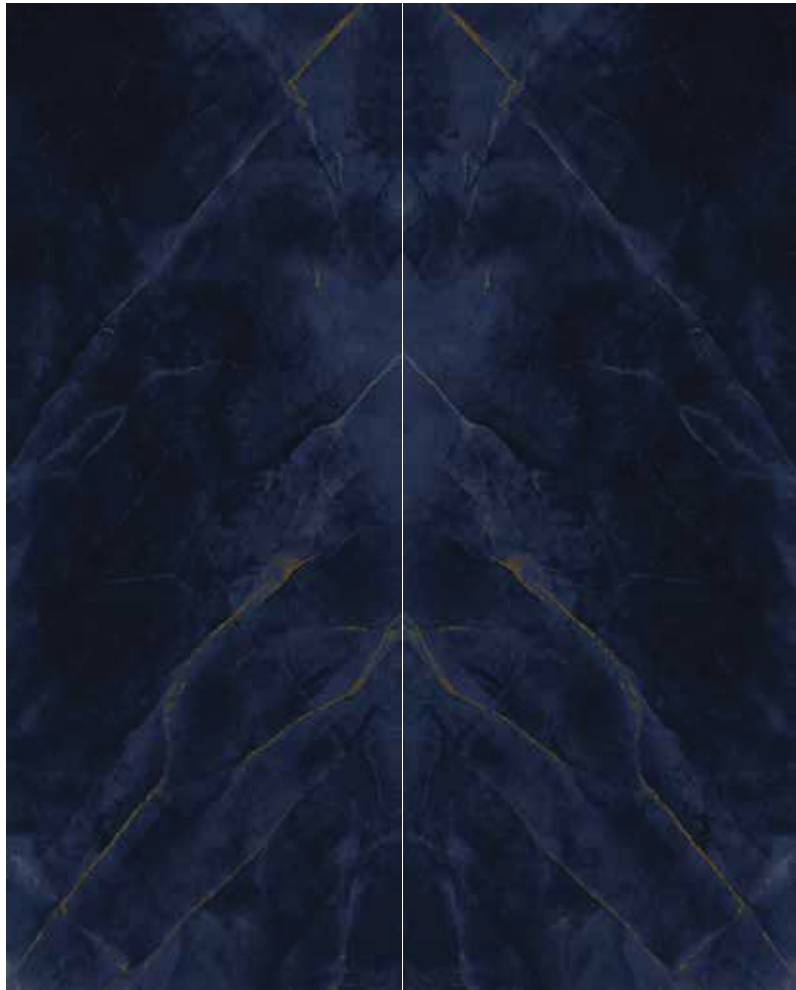

MAXIM
GOLD
Bookmatch

Porcelain Tile
Polished
2 Faces
120 × 300

MAXIM
GOLD

Porcelain Tile
Polished
4 Faces
120 × 300

MAXIM GREEN

Porcelain Tile
Polished
4 Faces
120 × 300

MAXIM
GREEN
Bookmatch

Porcelain Tile
Polished
2 Faces
120 × 240