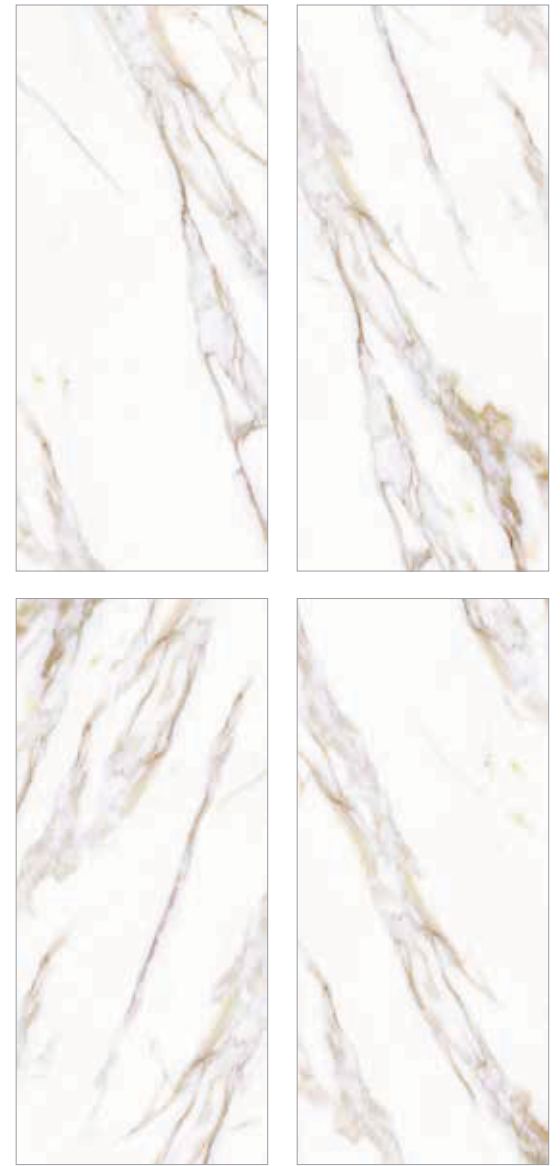

POLISHED

120×270
POLISHED

ONYX PERLA	39
CALACATTA GOLD BOOKMATCH	41
CALACATTA GOLD	43
PIETRA	44

ONYX PERLA

Porcelain Tile
Polished
6 Faces
120 × 270

CALACATTA
GOLD
BOOKMATCH

Porcelain Tile
Polished
2 Faces
120 × 270