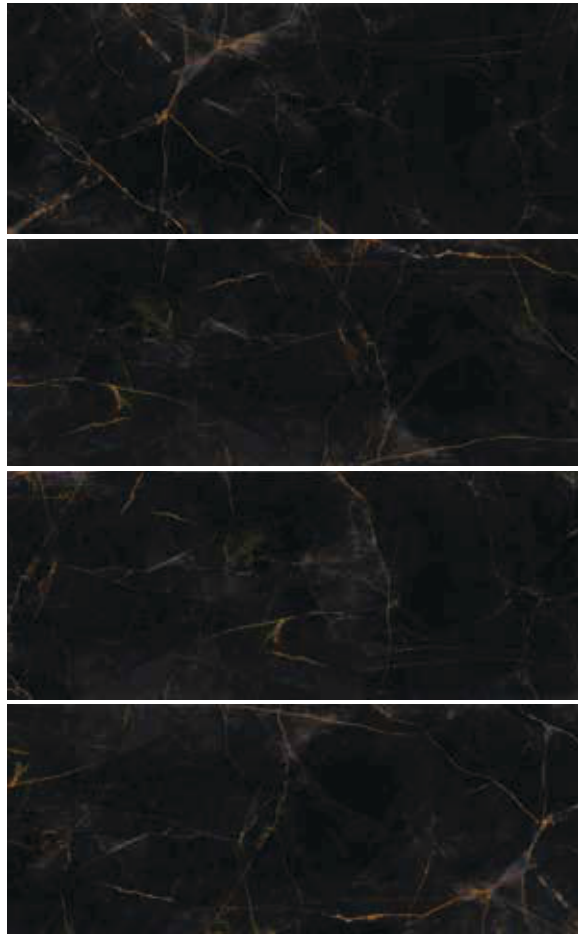

MAXIM
GOLD

Porcelain Tile
Polished
4 Faces
120 × 300