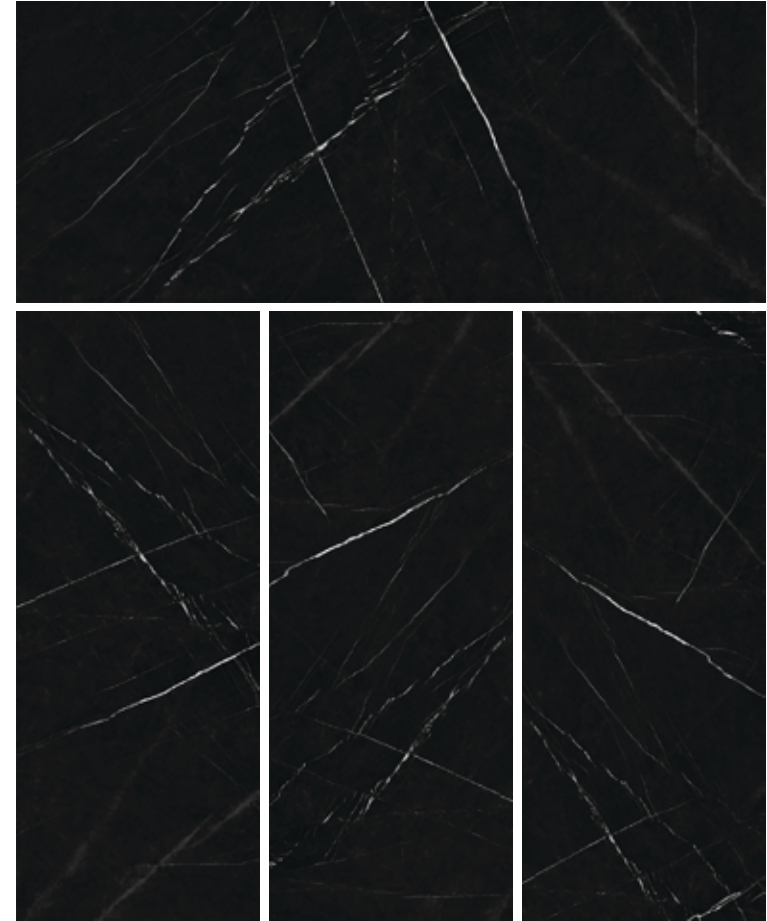

NEOLITH
BLUE
Bookmatch

Porcelain Tile
Polished
2 Faces
120 x 300

NEOLITH
GREEN
Bookmatch

Porcelain Tile
Polished
2 Faces
120 × 300

ONYX
PERLA

Porcelain Tile
Polished
6 Faces
120 × 300

PIETRA BLACK

Porcelain Tile
Polished, Color Body
4 Faces
120 × 300