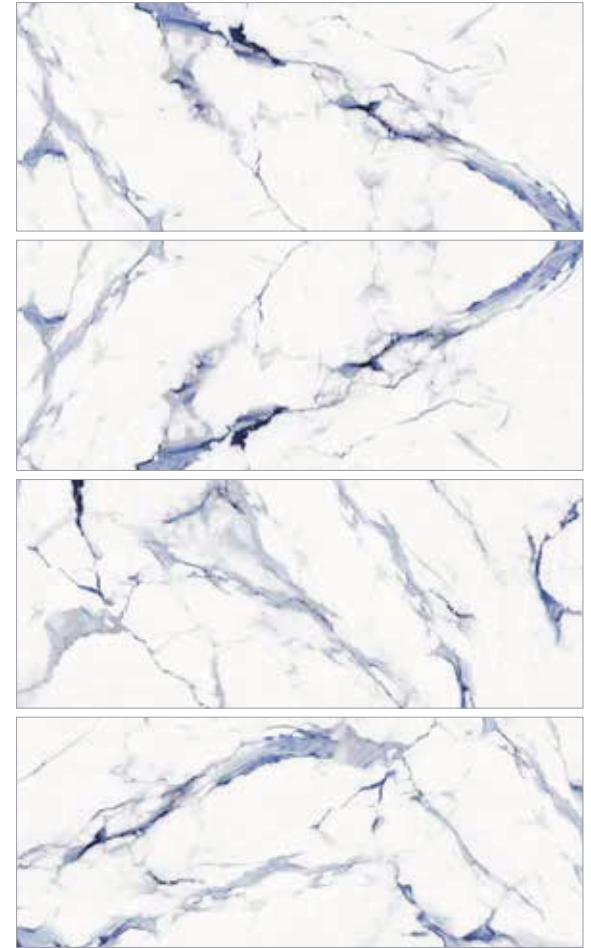

MAXIM
ROYAL
Bookmatch

Porcelain Tile
Polished
2 Faces
120 × 300

NEOLITH GOLD

Porcelain Tile
Polished
3 Faces
120 × 300

NEOLITH
GOLD
Bookmatch

Porcelain Tile
Polished
2 Faces
120 × 300

NEOLITH BLUE

Porcelain Tile
Polished
4 Faces
120 × 300