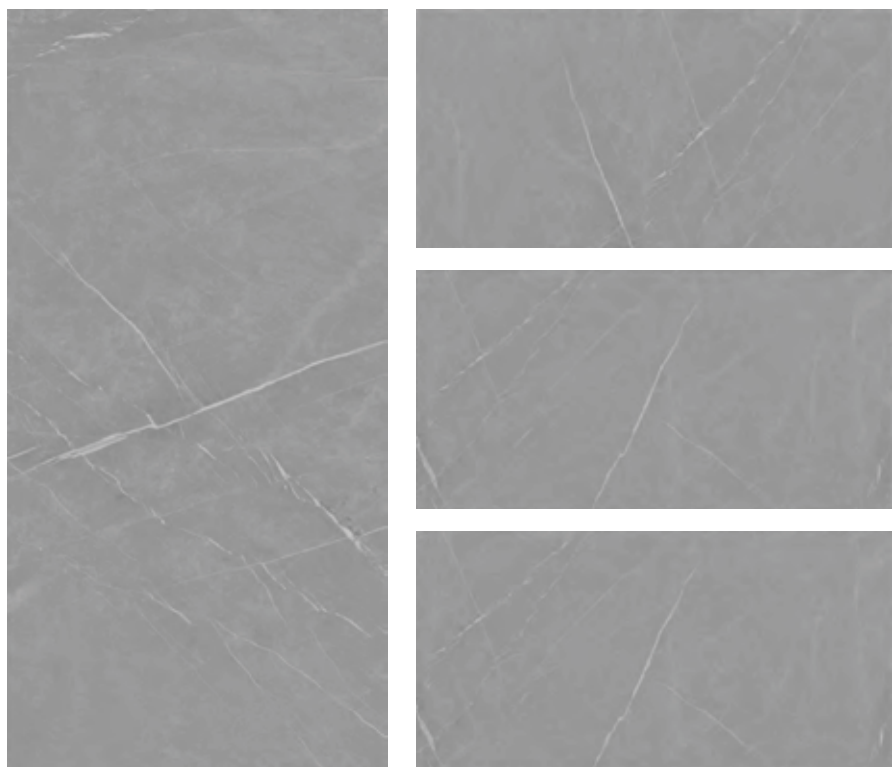

MAXIM
GOLD
Bookmatch

Porcelain Tile
Polished
2 Faces
120 × 240

MAXIM GRAY

Porcelain Tile
Polished
5 Faces
120 × 240

ONYX PERLA

Porcelain Tile
Polished
6 Faces
120 × 240

PANDA
Bookmatch

Porcelain Tile
Polished
2 Faces
120 × 240