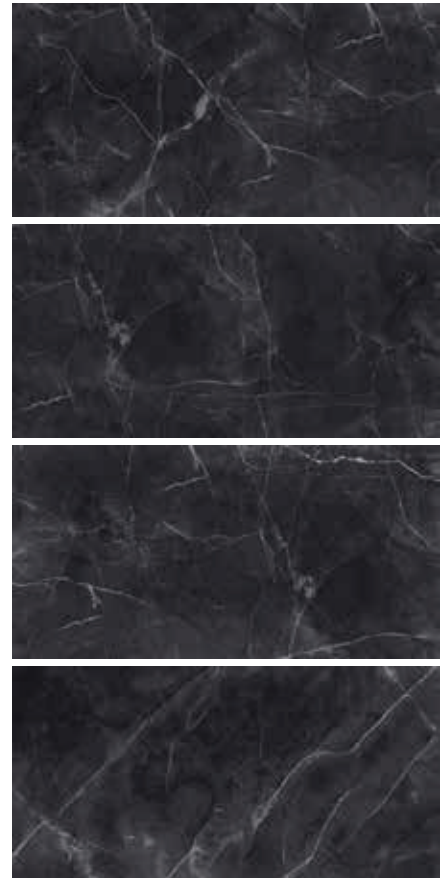

MAXIM GRAY

Porcelain Tile
Polished
5 Faces
120 × 240