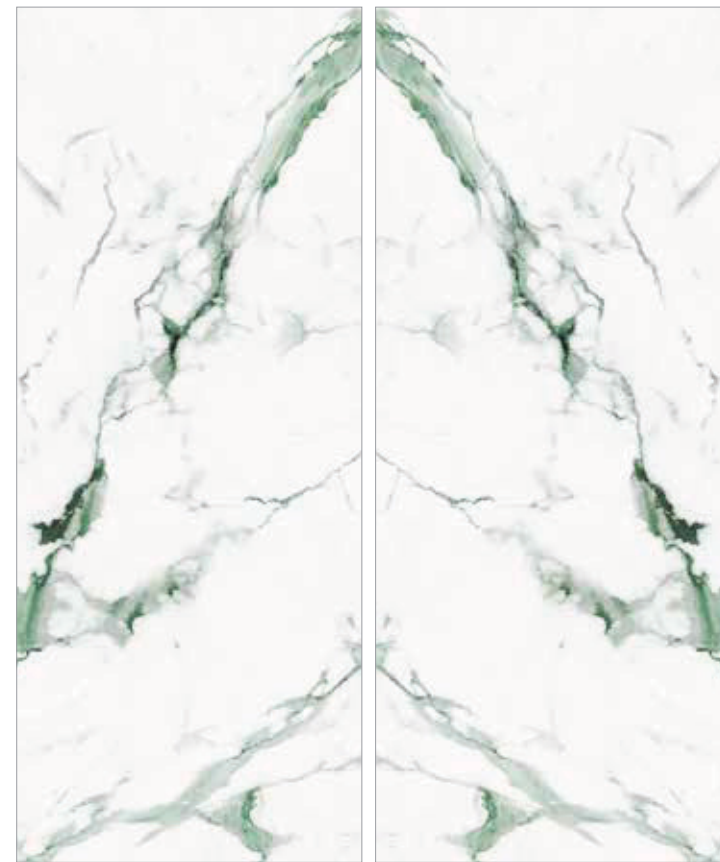

NEOLITH
GREEN
Bookmatch

Porcelain Tile
Polished
2 Faces
120 × 300