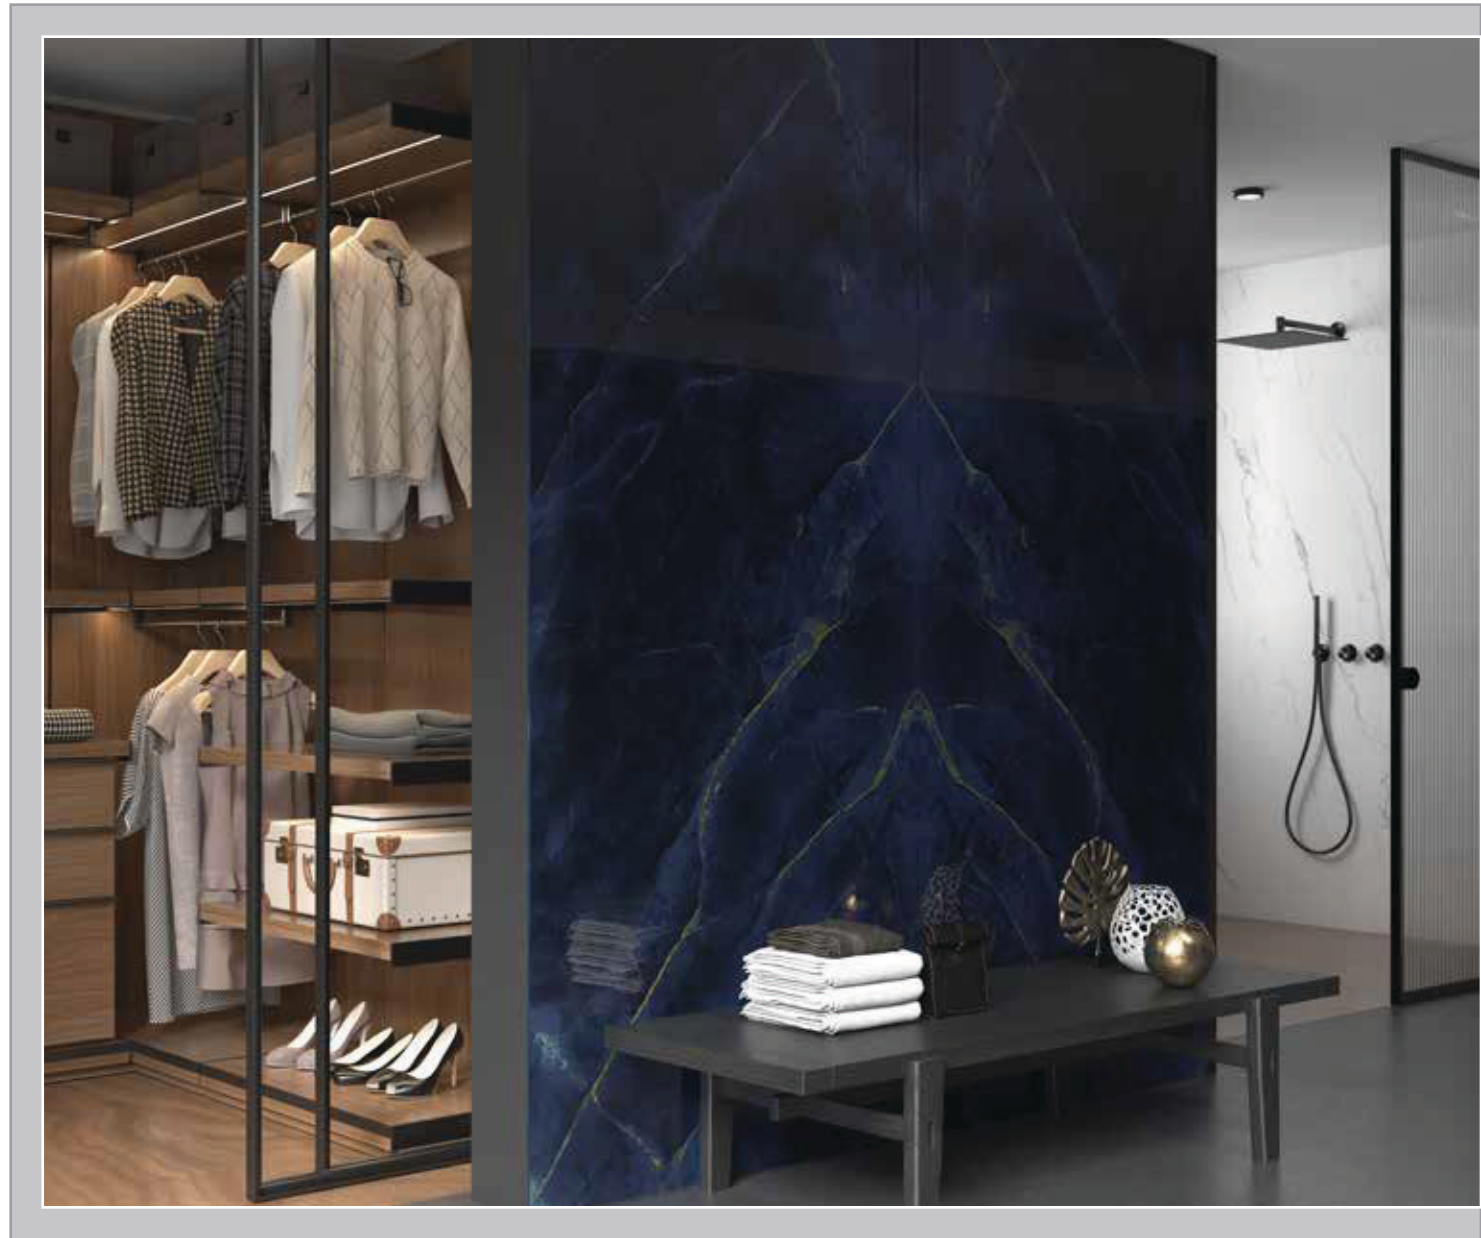

MAXIM
ROYAL
Bookmatch

Porcelain Tile
Polished
2 Faces
120 × 300

NEOLITH GOLD

Porcelain Tile
Polished
3 Faces
120 × 300

NEOLITH
GOLD
Bookmatch

Porcelain Tile
Polished
2 Faces
120 × 300

NEOLITH BLUE

Porcelain Tile
Polished
4 Faces
120 × 300