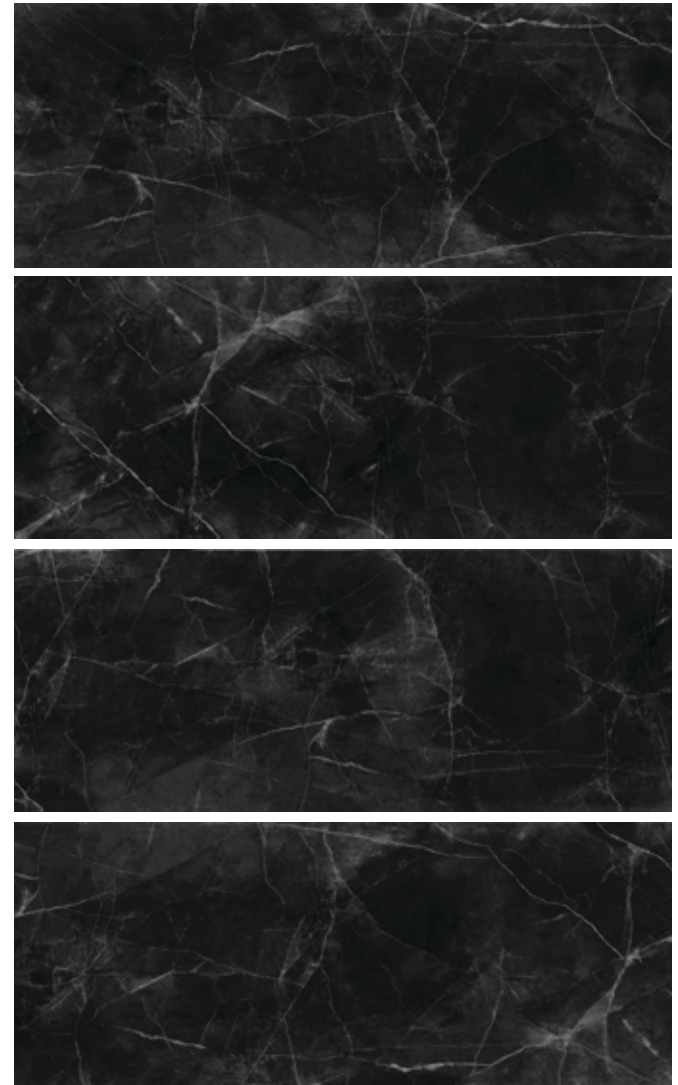

MAXIM
GRAY

Porcelain Tile
Polished
4 Faces
120 × 300