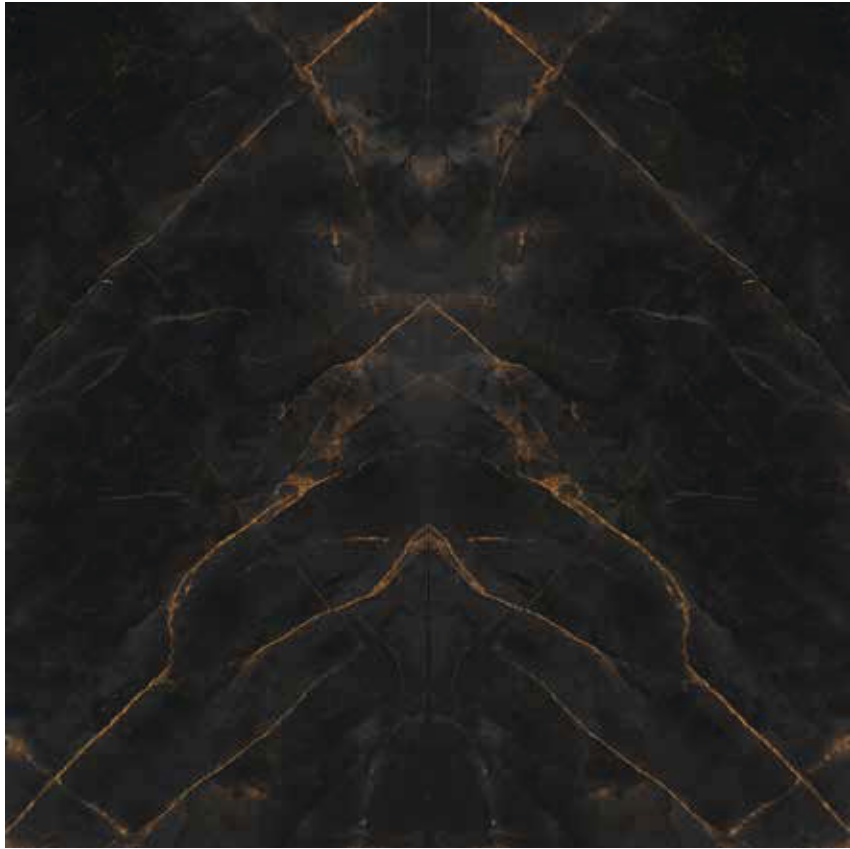

AMAZONITE

Porcelain Tile
Polished
6 Faces
120 × 240

CALACATTA GOLD

Porcelain Tile
Polished
4 Faces
120 × 240

CALACATTA
GOLD
Bookmatch

Porcelain Tile
Polished
2 Faces
120 × 240

MAXIM GOLD

Porcelain Tile
Polished
4 Faces
120 × 240