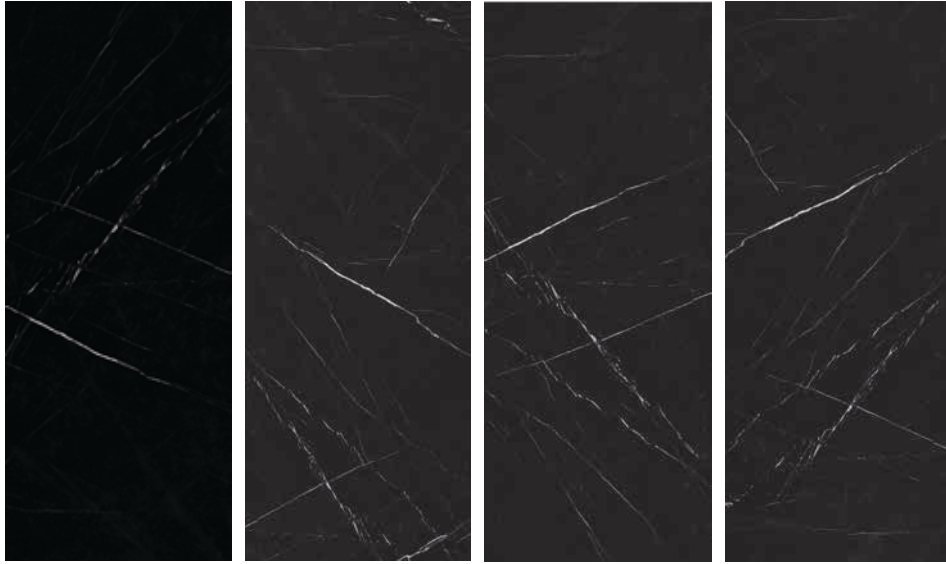

John Gardner owner
555-555-5555

NATURE

VICTORIA

Porcelain Tile
Matt
7 Faces
120 × 300

MARSELLIE
de
OLIVE BODY
VANILLIA
&
CITRUS

PIETRA BLACK

Porcelain Tile
Matt, Color Body
4 Faces
120 × 300

ROYALTY
Bookmatch