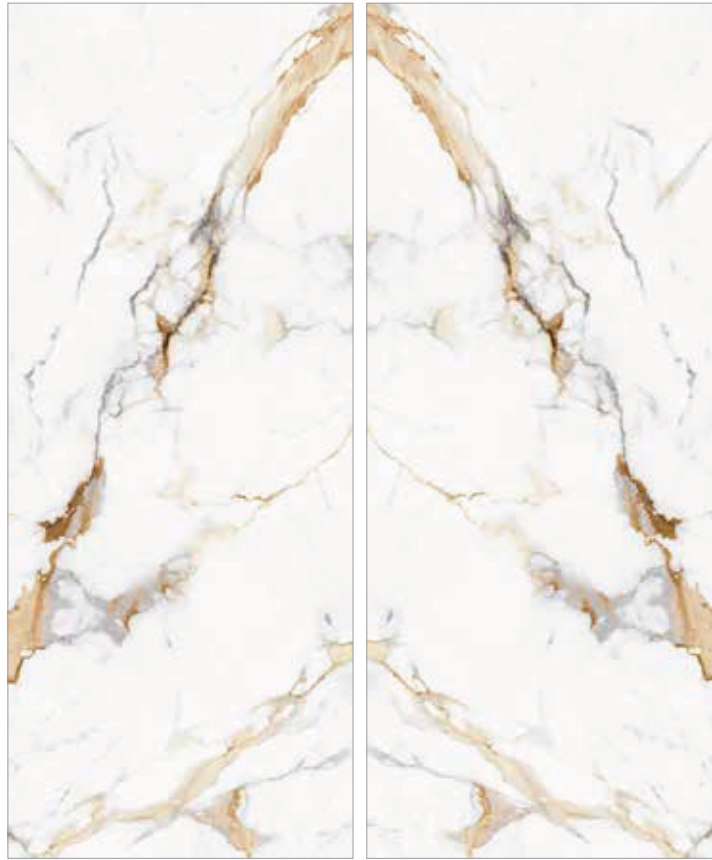

MAXIM
ROYAL
Bookmatch

Porcelain Tile
Polished
2 Faces
120 × 300

NEOLITH GOLD

Porcelain Tile
Polished
3 Faces
120 × 300

NEOLITH
GOLD
Bookmatch

Porcelain Tile
Polished
2 Faces
120 × 300

NEOLITH BLUE

Porcelain Tile
Polished
4 Faces
120 × 300