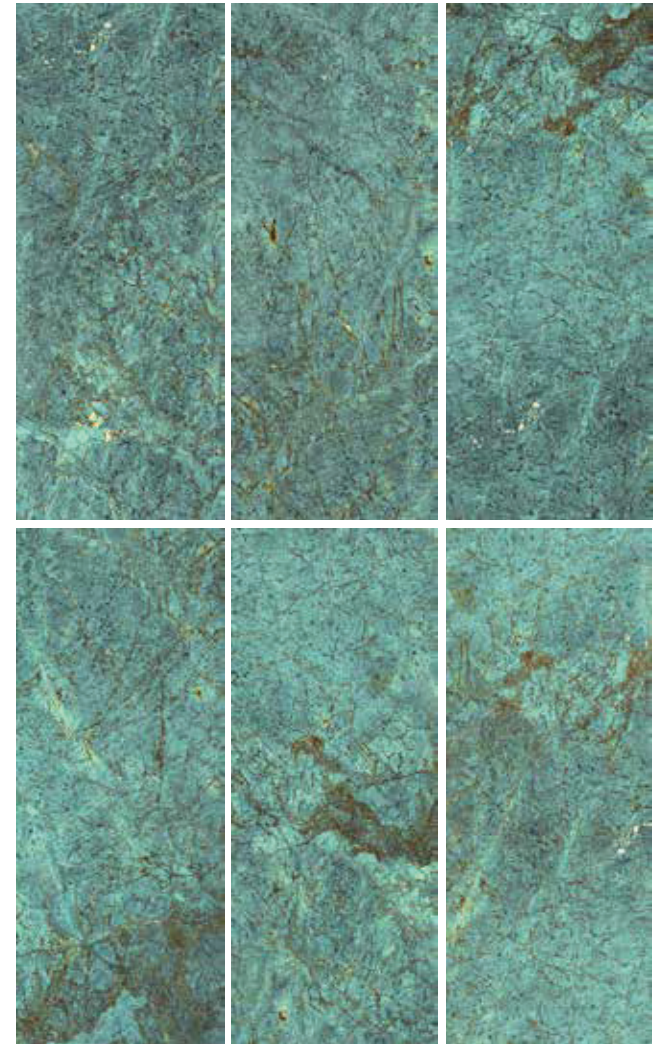

Stack of books on the desk.

120 x 300

POLISHED

120×300
POLISHED

AMAZNOITE	60
KARAKA	62
LUCID ONYX	64
MAXIM GRAY	65
MAXIM GOLD <small>Bookmatch</small>	67
MAXIM GOLD	68
MAXIM GREEN	69
MAXIM GREEN <small>Bookmatch</small>	70
MAXIM ROYAL <small>Bookmatch</small>	71
NEOLITH GOLD	73
NEOLITH GOLD <small>Bookmatch</small>	74
NEOLITH BLUE	75
NEOLITH BLUE <small>Bookmatch</small>	76
NEOLITH GREEN <small>Bookmatch</small>	77
ONYX PERLA	78
PIETRA BLACK	79
SILVERN <small>Bookmatch</small>	80
SILVERN	81
STATUARIO	83
VERDE STONE	85
VICTORIA	87