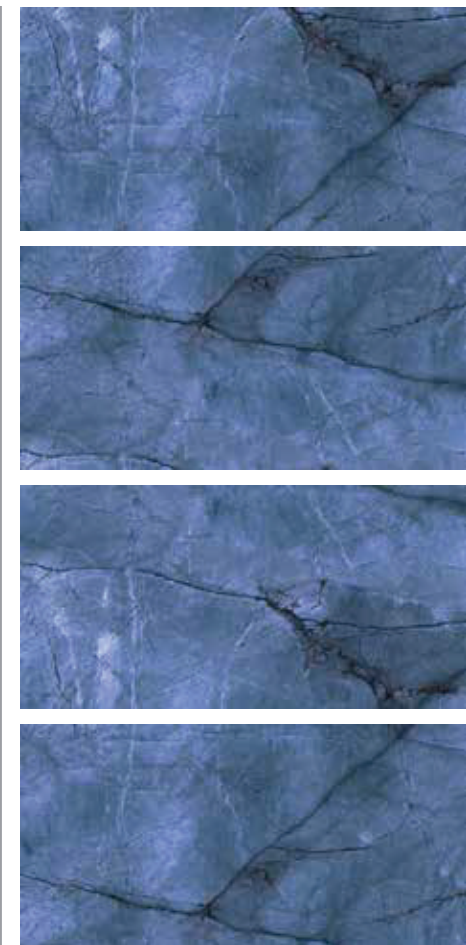

TIFFANY

Porcelain Tile
Polished
5 Faces
120 × 240