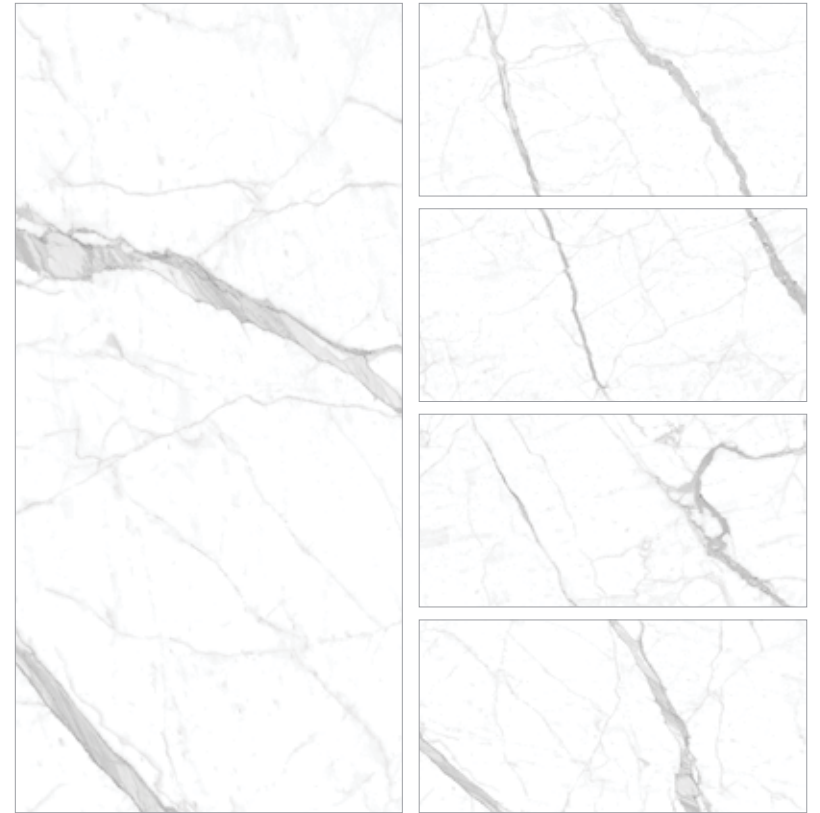

STATUARIO

Porcelain Tile
Matt
5 Faces
120 × 240