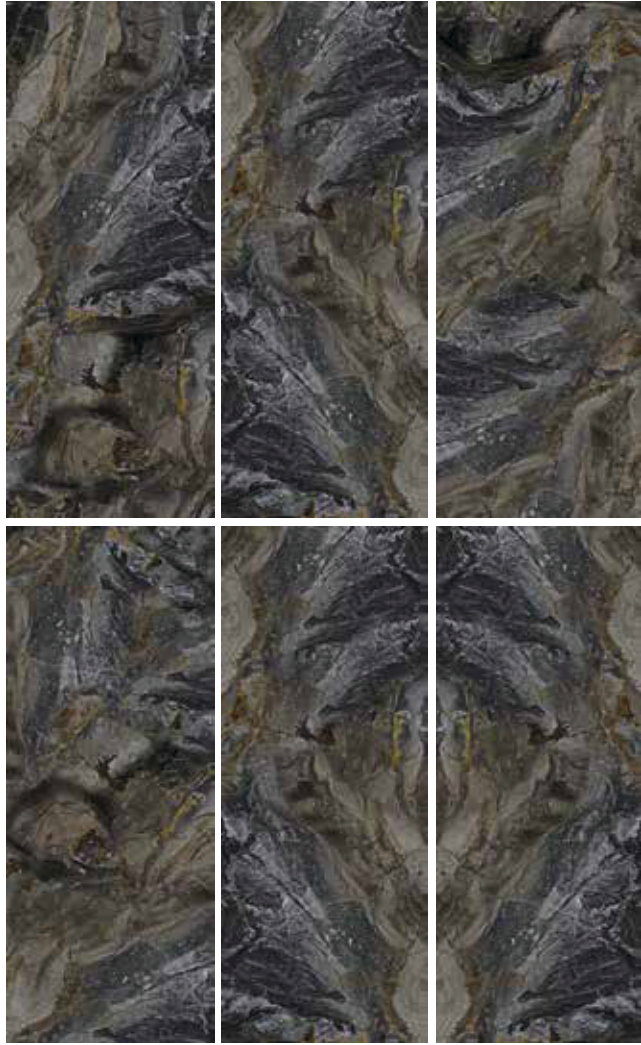

KARAKA

Porcelain Tile
Polished
6 Faces
120 × 300