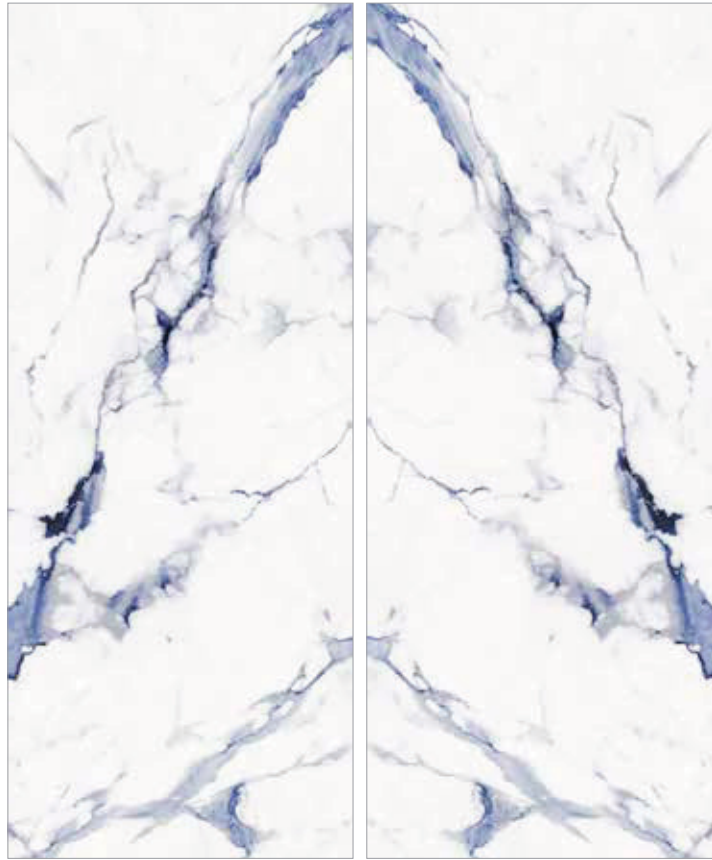

MAXIM
ROYAL
Bookmatch

Porcelain Tile
Polished
2 Faces
120 × 300

NEOLITH GOLD

Porcelain Tile
Polished
3 Faces
120 × 300

NEOLITH
GOLD
Bookmatch

Porcelain Tile
Polished
2 Faces
120 × 300

NEOLITH BLUE

Porcelain Tile
Polished
4 Faces
120 × 300