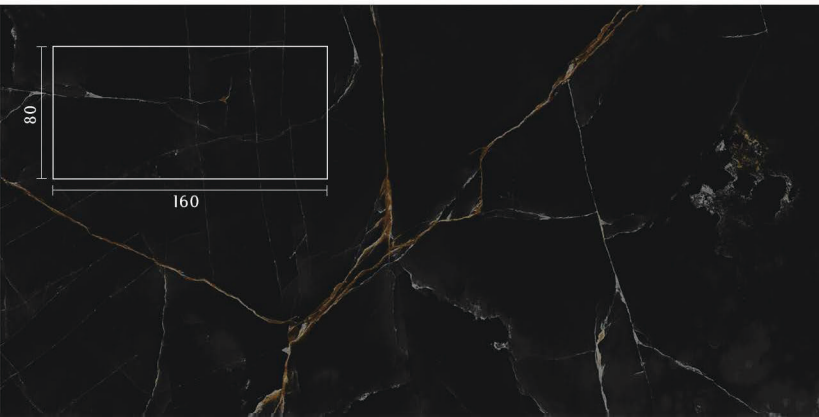

80×160

Agape Gold
Damaris Black
Damaris Cream
Decima Black
Decima Light Gray
Ebony Black
Ebony Light Gray
Enver Black
Enver Light Gray
Fargo Black

AGAPE

GOLD

Surface: Polished
Thickness: 13 mm
Size: 80*160
Faces: 6

DAMARIS

BLACK

Surface: Polished
Thickness: 13 mm
Size: 80*160
Faces: 6

DAMARIS

CREAM

Surface: Polished
Thickness: 13 mm
Size: 80*160
Faces: 6

DECIMA

LIGHT GRAY

Surface: Polished
Thickness: 13 mm
Size: 80*160
Faces: 6

DECIMA

BLACK

Surface: Polished
Thickness: 13 mm
Size: 80*160
Faces: 6

EBONY

BLACK

Surface: Polished
Thickness: 13 mm
Size: 80*160
Faces: 6

EBONY

FARGO

BLACK

Surface: Polished
Thickness: 13 mm
Size: 80*160
Faces: 6