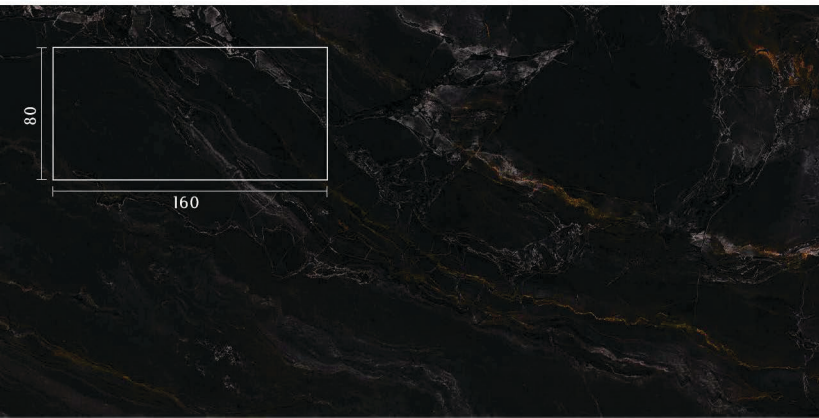

LIGHT GRAY

Surface: Polished
Thickness: 13 mm
Size: 80*160
Faces: 6

ENVER

BLACK

Surface: Polished
Thickness: 13 mm
Size: 80*160
Faces: 6

ENVIR

LIGHT GRAY

Surface: Polished
Thickness: 13 mm
Size: 80*160
Faces: 6

FARGO

BLACK

Surface: Polished
Thickness: 13 mm
Size: 80*160
Faces: 6