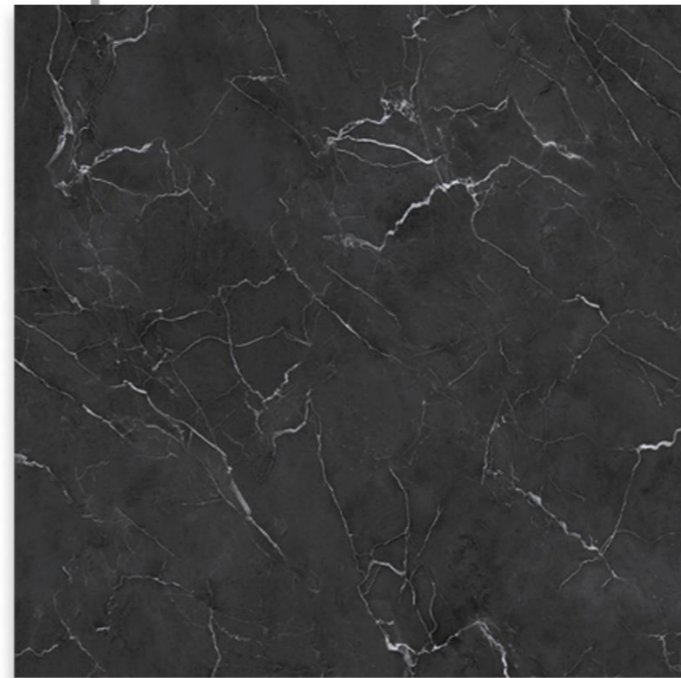

DORODIAN
TILE & CERAMIC
TRADING

VITO

NP26

NP27

NP24

NP25

800X800 6 FACES