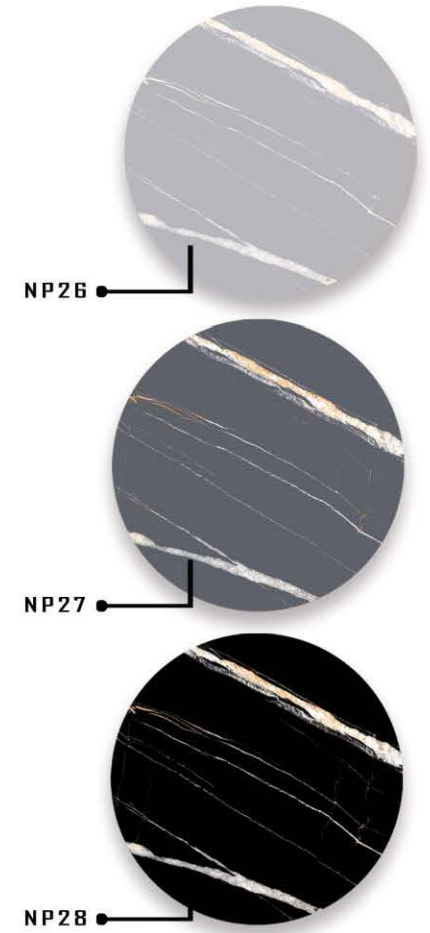

# POTENZA

600X1200  
SOFT MATT

600X1200 7 FACES

DORODIAN  
TILE & CERAMIC  
TRADING

**RICARDO**

600X1200 6 FACES

DORODIAN  
TILE & CERAMIC  
TRADING

**PROSHAT**