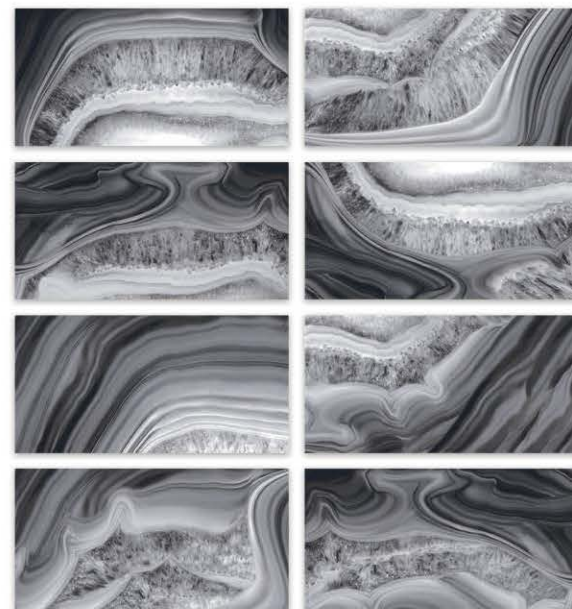

**600×1200**  
**SUPER NANO POLISHED**

**600×1200**

DORODIAN  
TILE & CERAMIC  
TRADING

**OPAL (FOURMATCH)**

600X1200 2 FACES

DORODIAN  
TILE & CERAMIC  
TRADING

**OPAL**

NP26