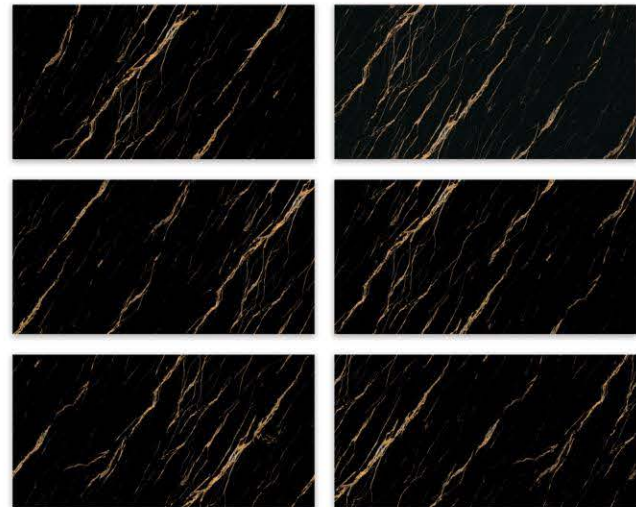

600X1200 6 FACES