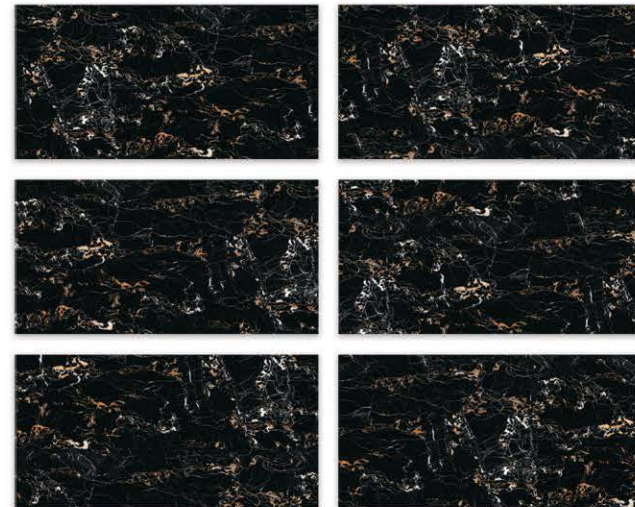

600X1200 6 FACES