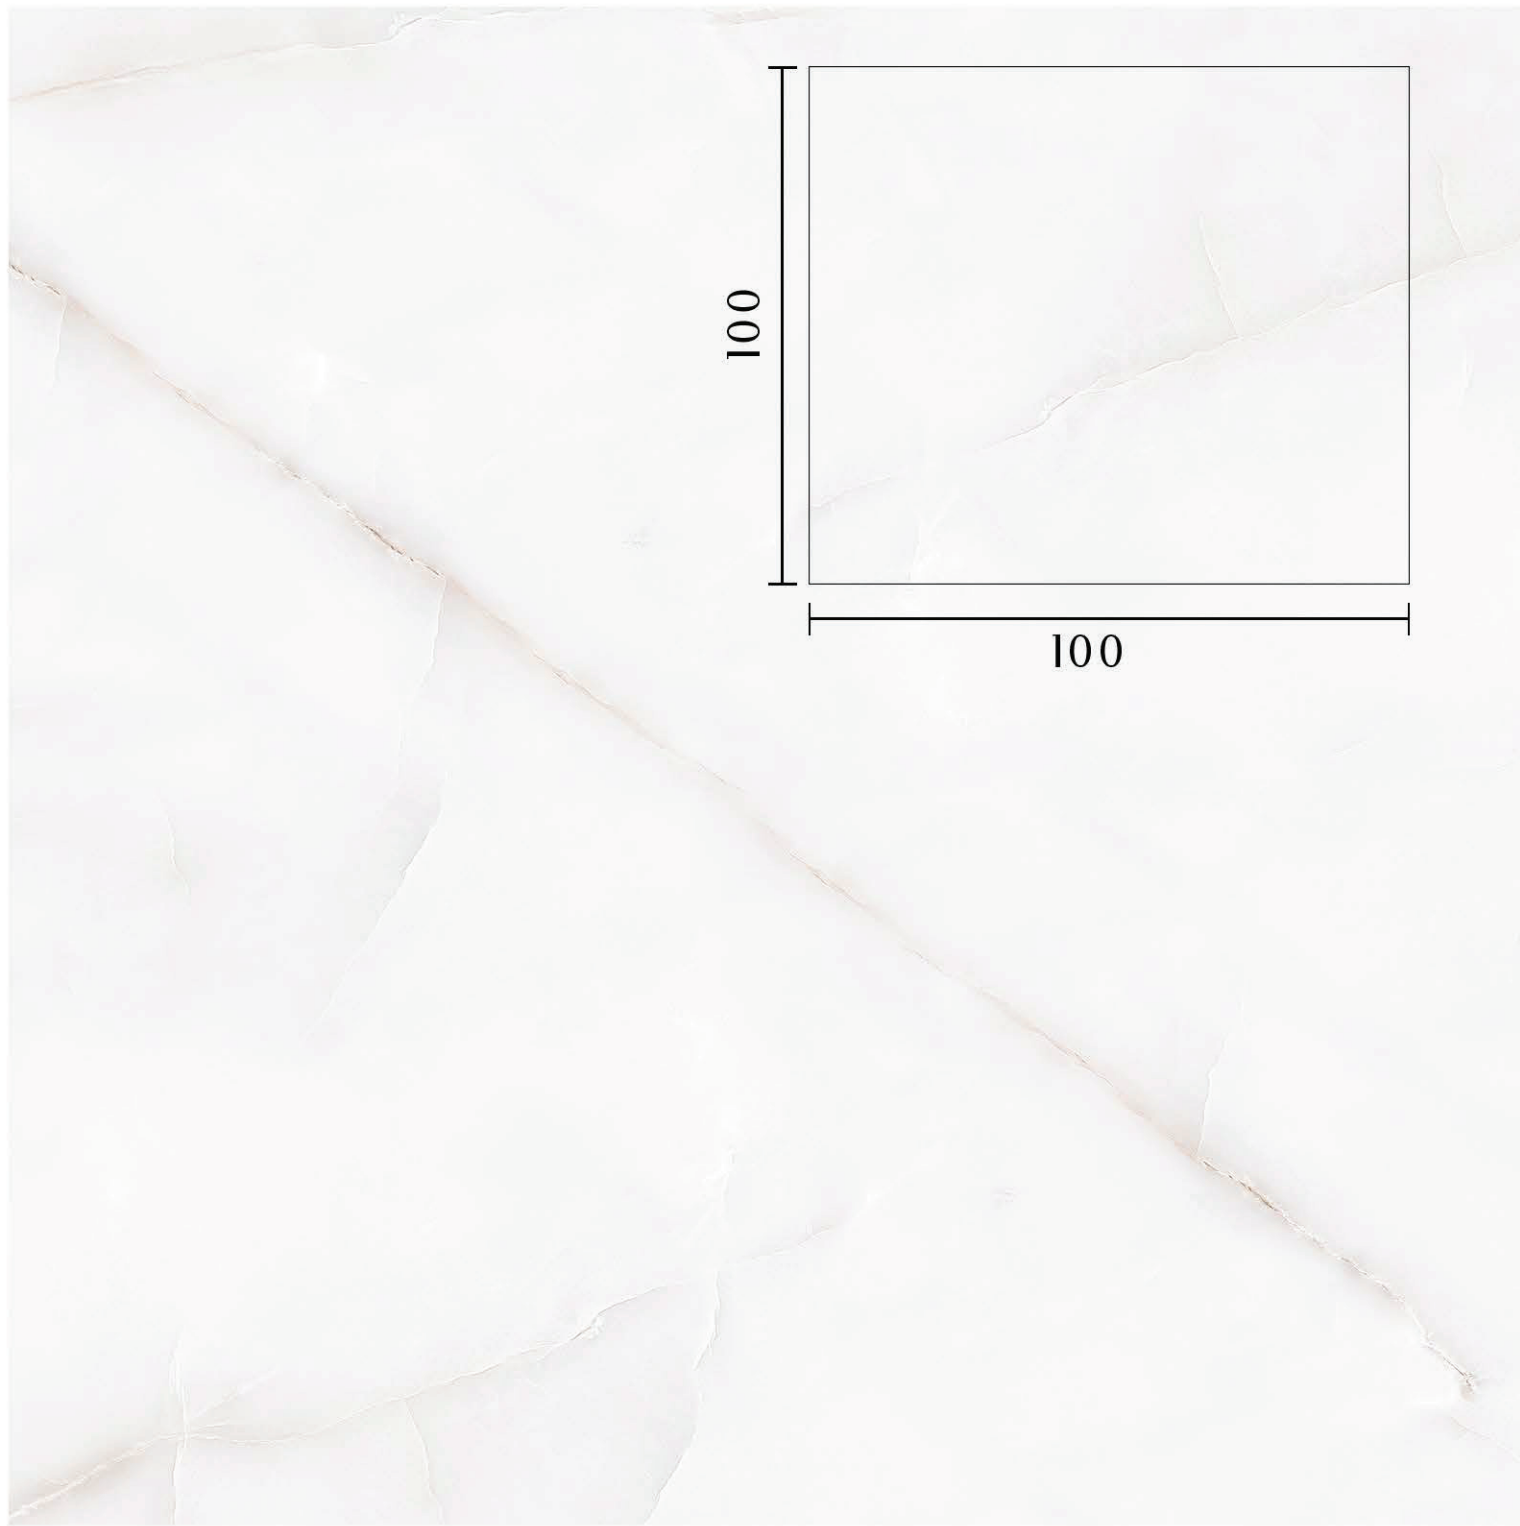

VERSILIA

CREAM

Surface: Polished
Thickness: 13 mm
Size: 100*100
Faces: 6 pcs