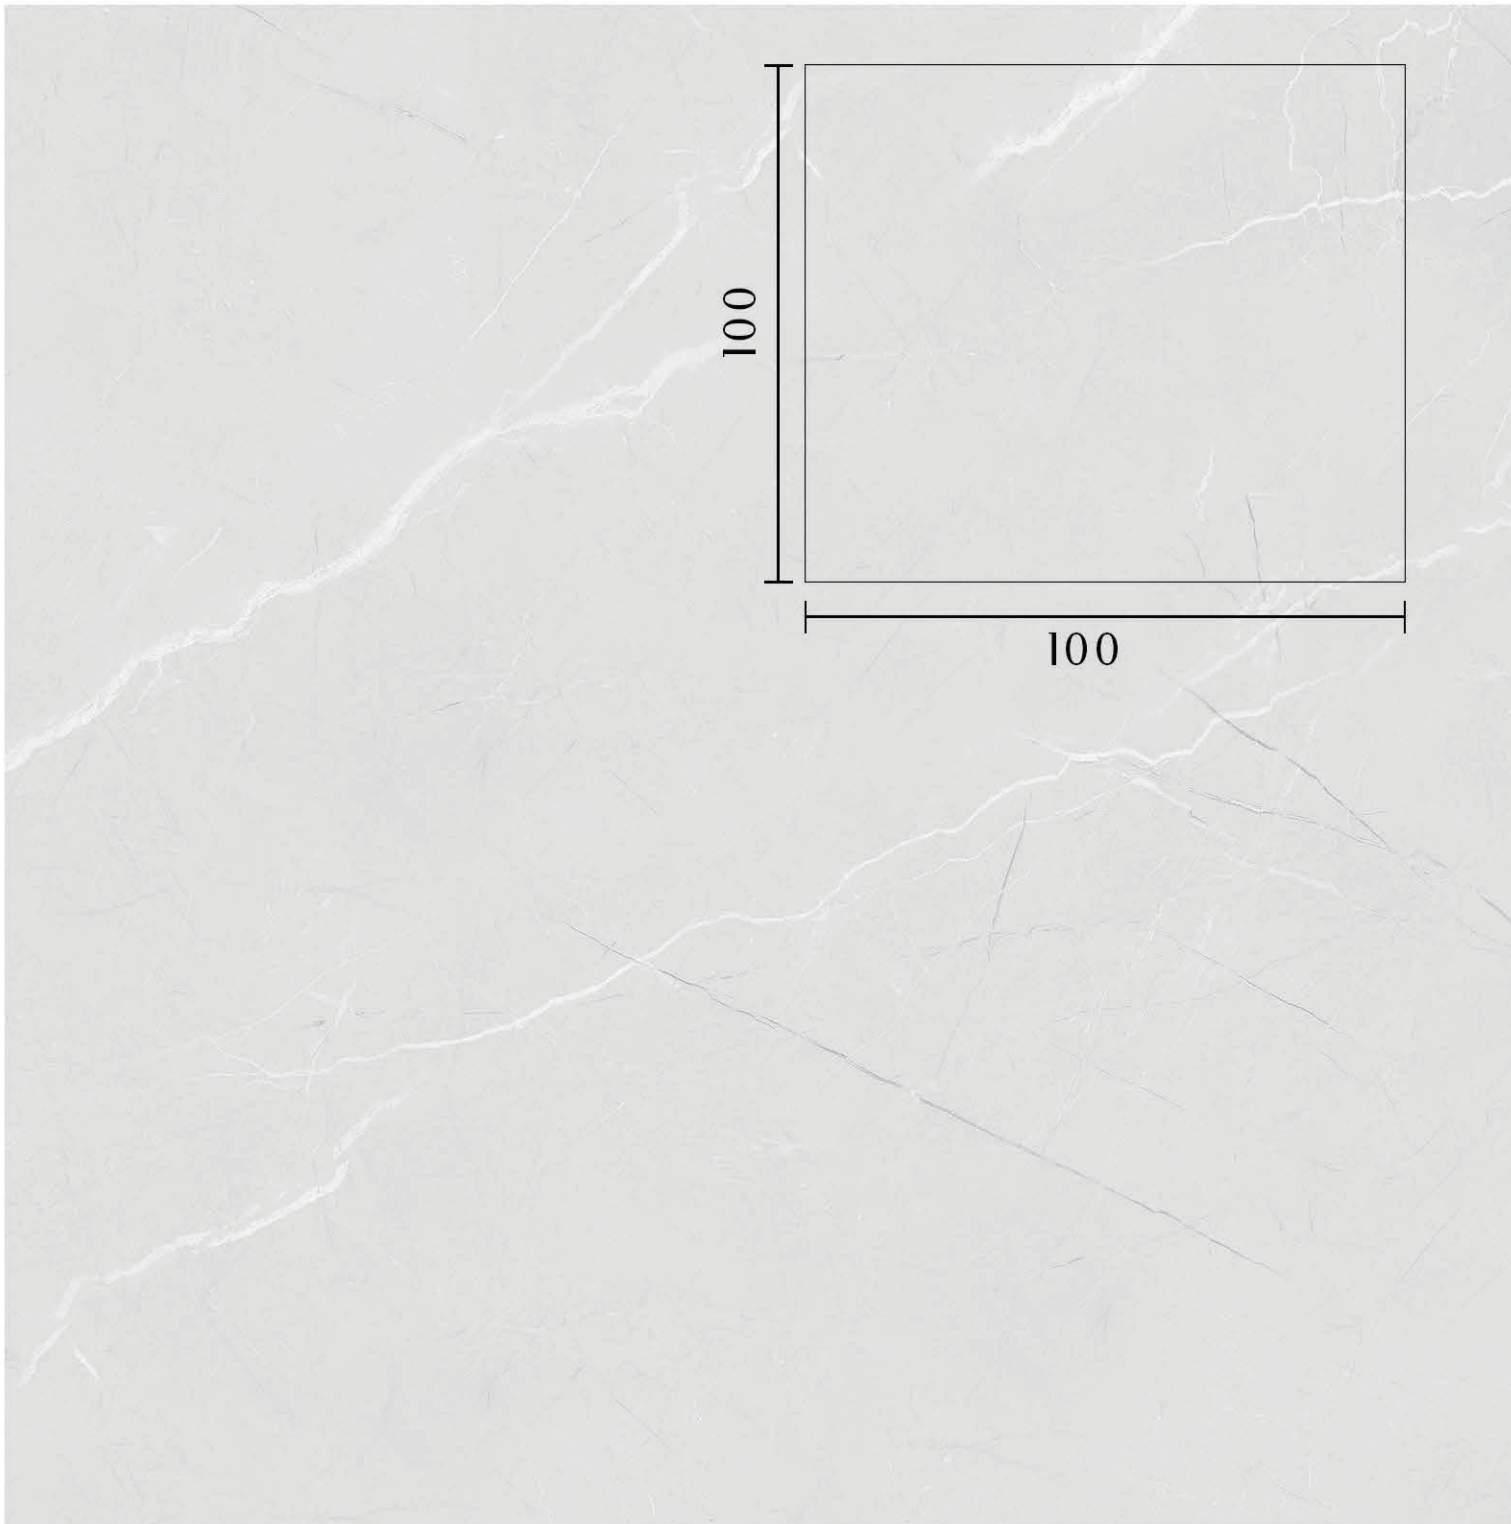

BALSA

GRAY

Surface: Polished
Thickness: 13 mm
Size: 100*100
Faces: 6 pcs