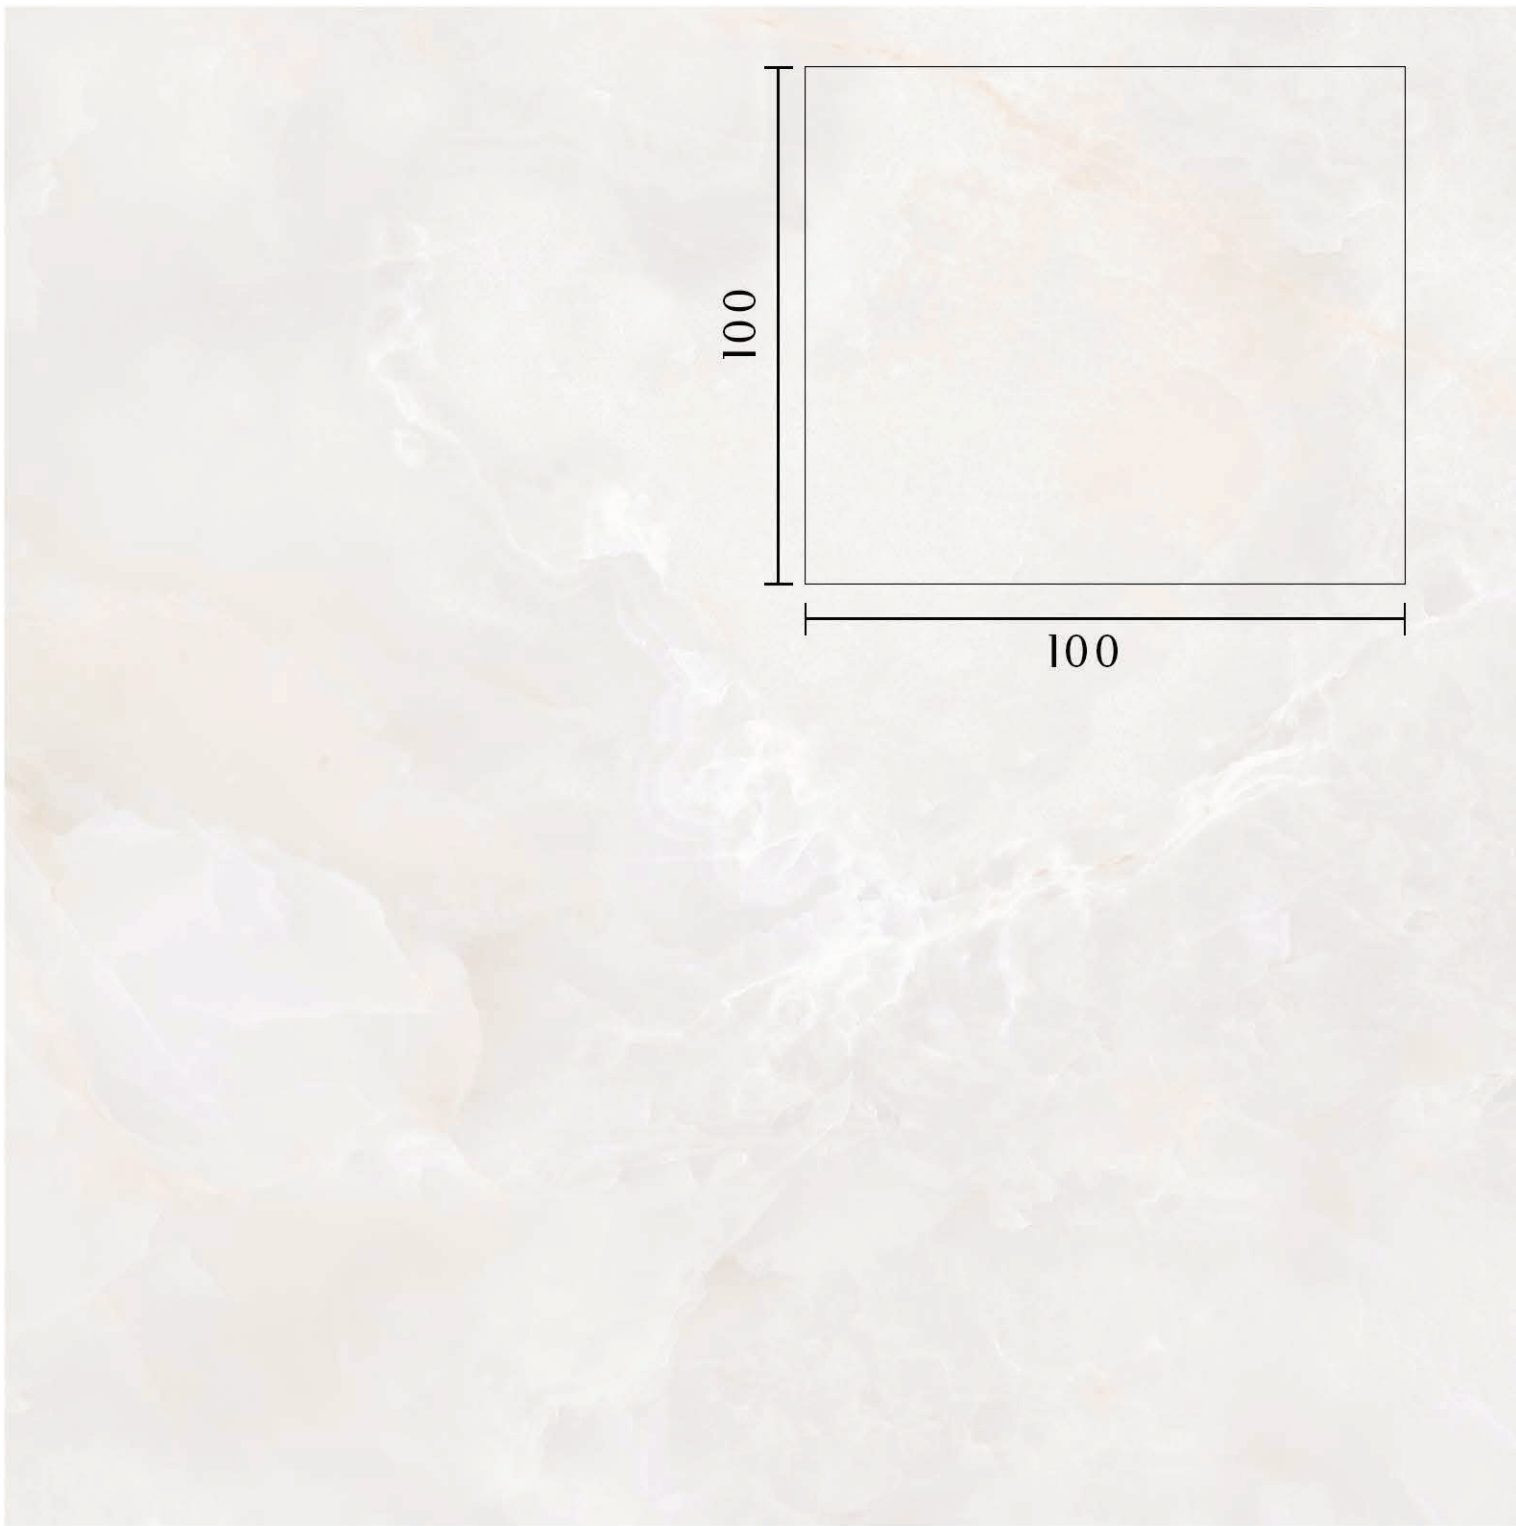

CADENA

CREAM

Surface: Polished
Thickness: 13 mm
Size: 100*100
Faces: 6 pcs