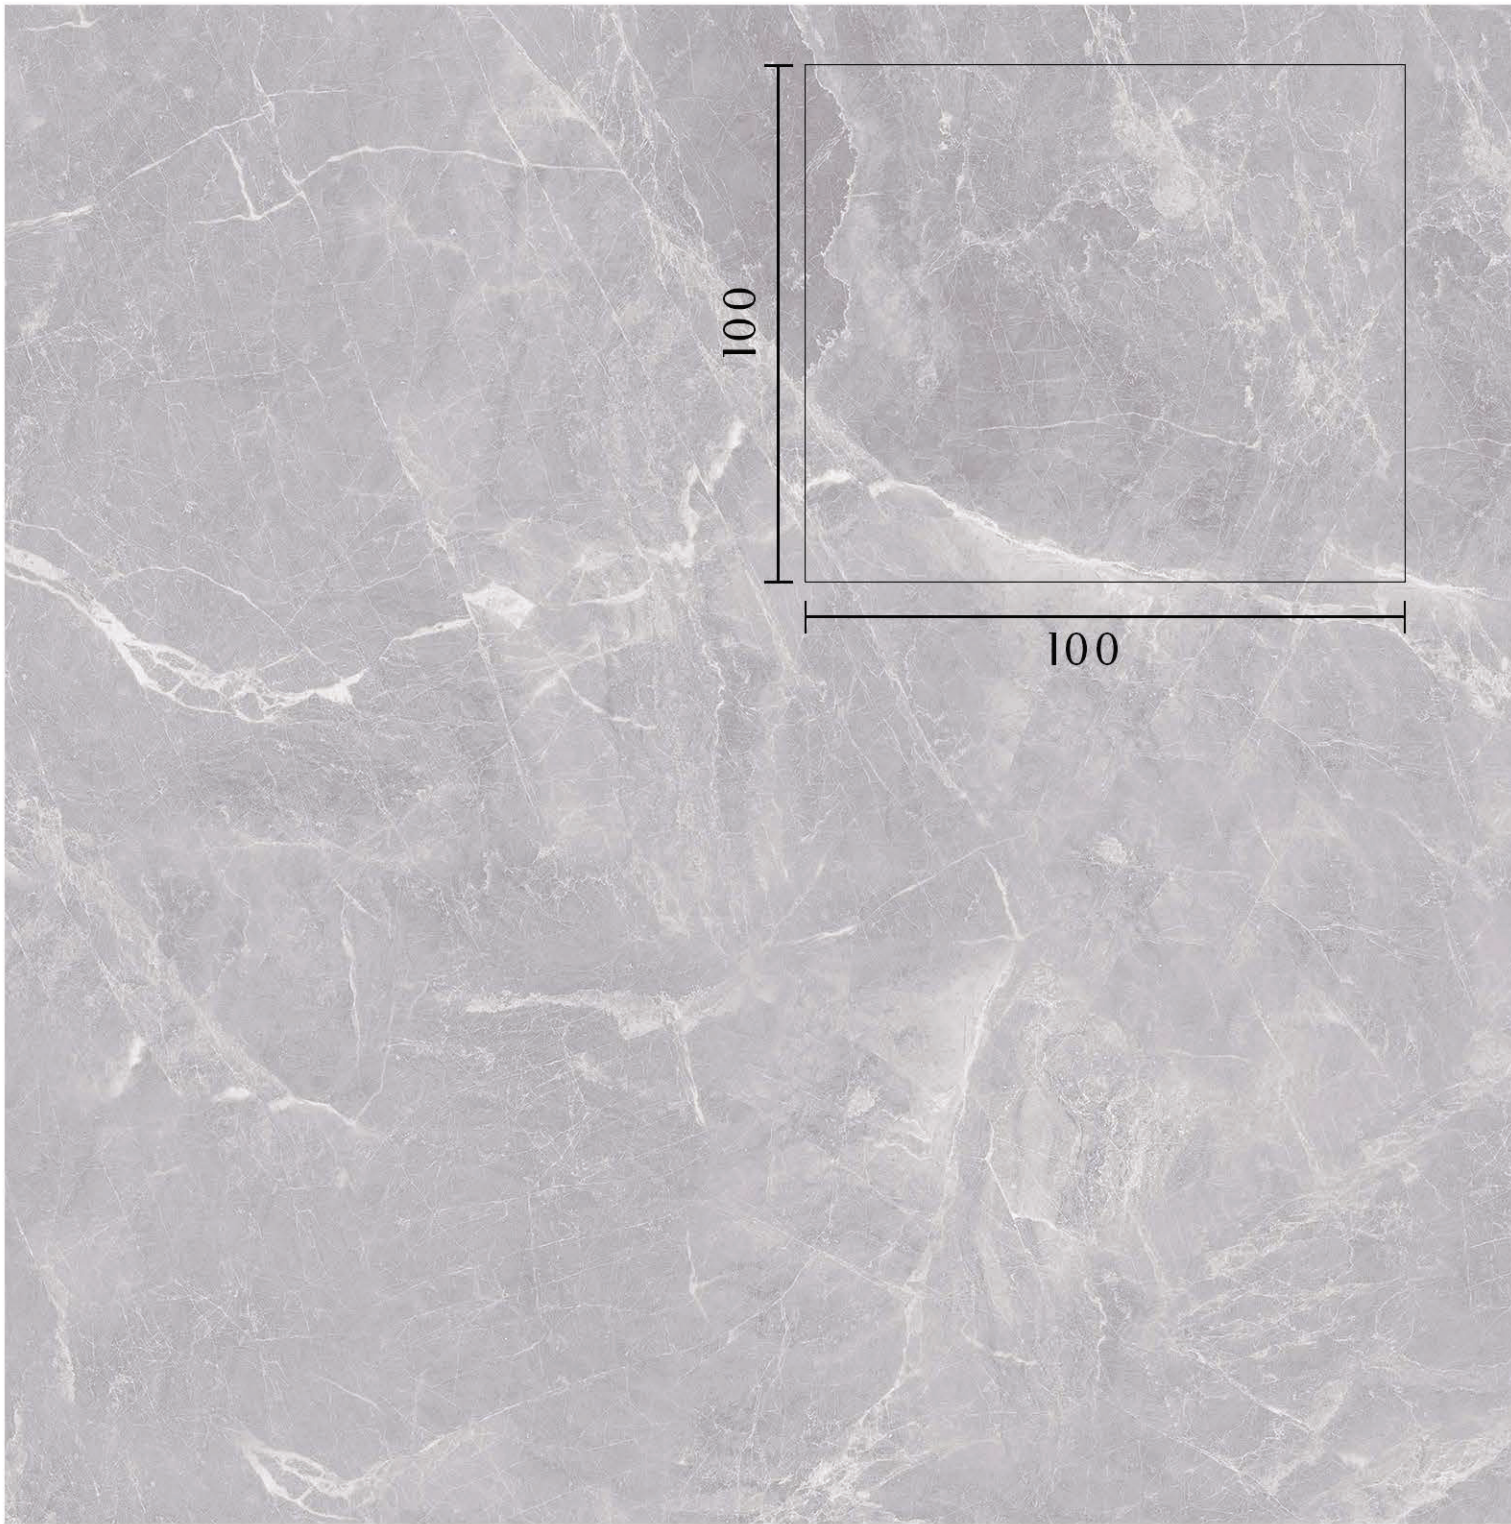

ACADIA

GRAY

Surface: Polished
Thickness: 13 mm
Size: 100*100
Faces: 6 pcs