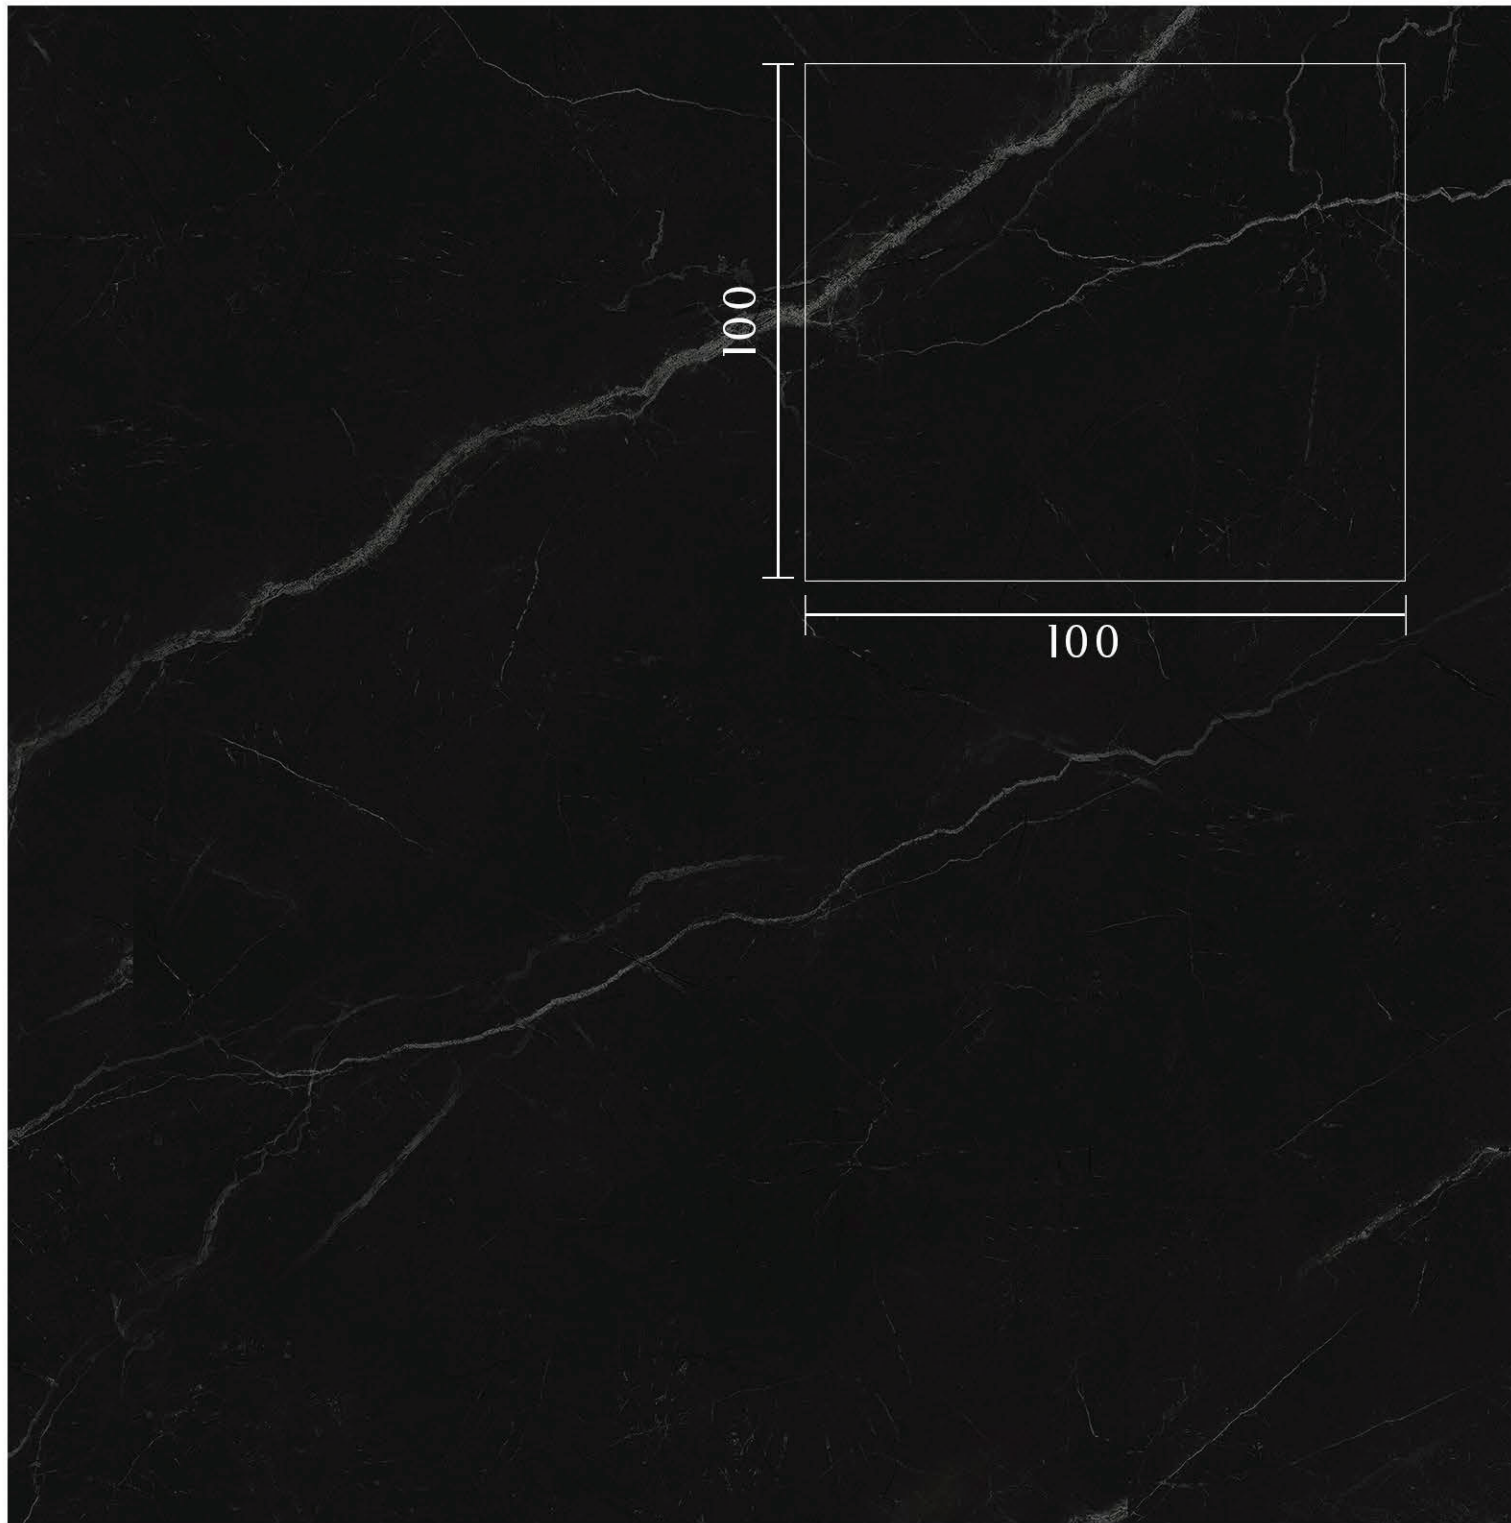

BALSA

ANTHRACITE

Surface: Polished
Thickness: 13 mm
Size: 100*100
Faces: 6 pcs