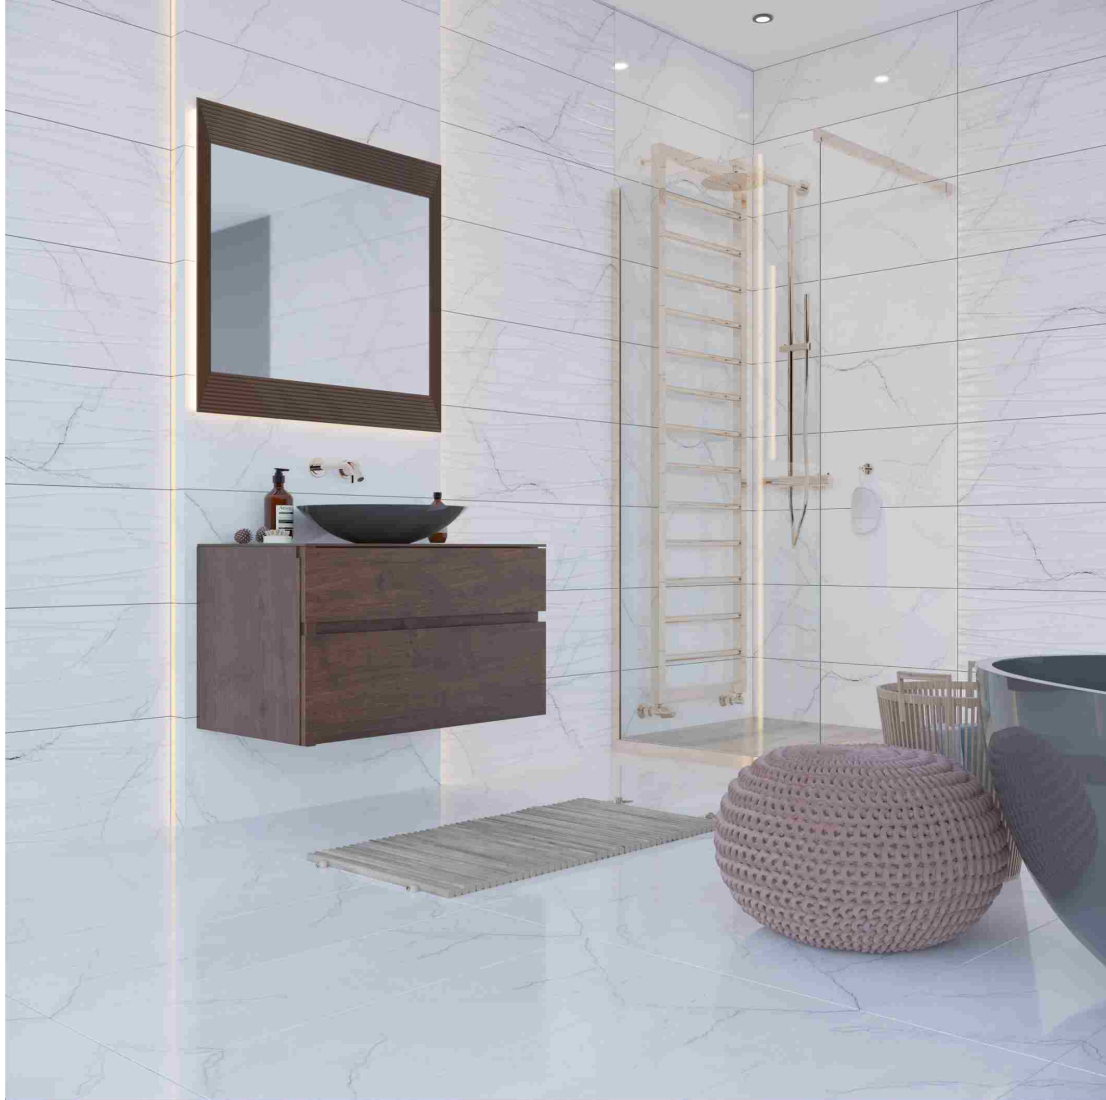

MEZGIN

White

30×90_{cm}

Shiny

Structure

flat

AKHIN

Light Grey